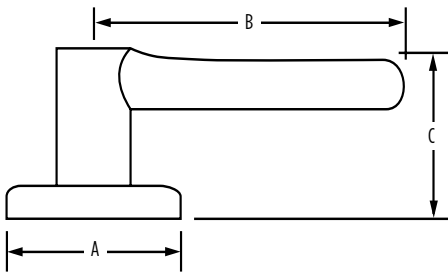

### AVAILABLE FUNCTIONS:

Passage

Privacy

Entry

Inactive

TRISTAN - SQUARE ROSE	15 Satin Nickel	514 Matte Black
Passage	<input type="checkbox"/>	<input type="checkbox"/>
Privacy	<input type="checkbox"/>	<input type="checkbox"/>
Entry	<input type="checkbox"/>	<input type="checkbox"/>
Inactive	<input type="checkbox"/>	<input type="checkbox"/>

## SPECIFICATIONS

<b>Door Prep</b>	Cross Bore 2-1/8" Edge Bore 1" Latch Face 1" x 2-1/4"
<b>Backset</b>	Adjustable to 2-3/8" or 2-3/4"
<b>Door Thickness</b>	1-3/8" - 1-3/4" doors standard. 2-1/4" doors optional`
<b>Cylinder</b>	SmartKey
<b>Faceplates</b>	1" x 2 1/4" Includes square corner, radius corner and drive-in
<b>Strikes</b>	2-1/4" full lip. Includes square corner, radius corner and drive-in
<b>Bolt</b>	1" throw
<b>Door Handing</b>	Reversible for right or left-handed doors
<b>ANSI/BHMA</b>	A156.5 Grade 3
<b>ADA</b>	Interior turn piece meets 4.13.9 ADA requirements
<b>ASTM</b>	All Weiser product meets ASTM E 331 water penetration testing

Dimensions	A	B	C	C (Keyed)
Tristan (Square Rose)	2 5/8"	4 7/16"	1 3/8"	2 7/16"